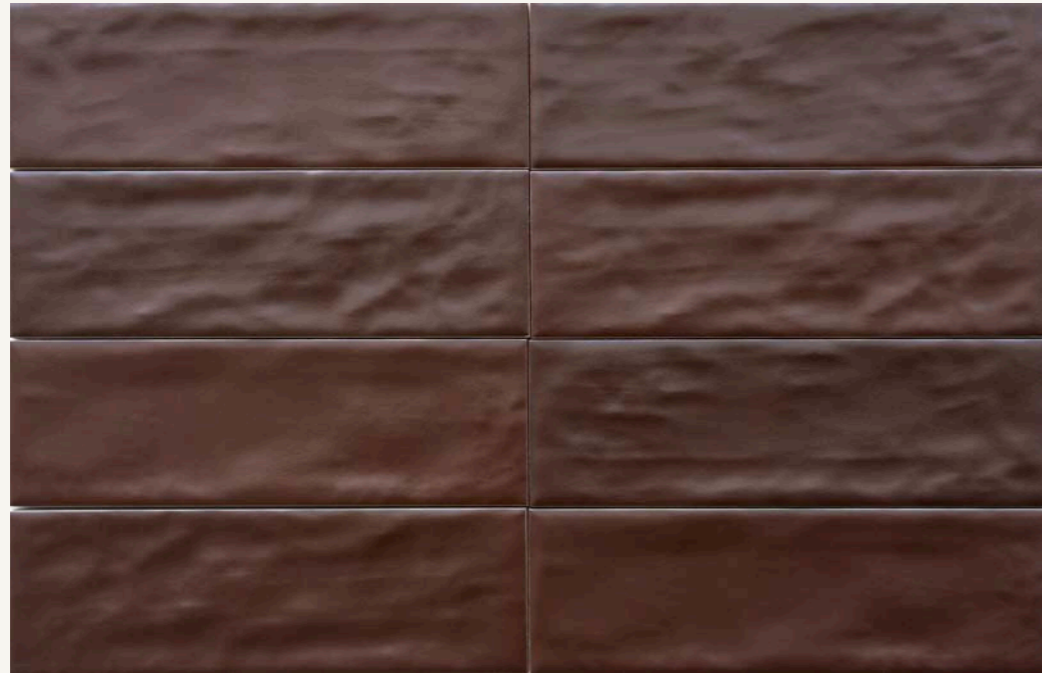

Nutella Matt 6,5 x 20 cm / 2"x 8" M-170