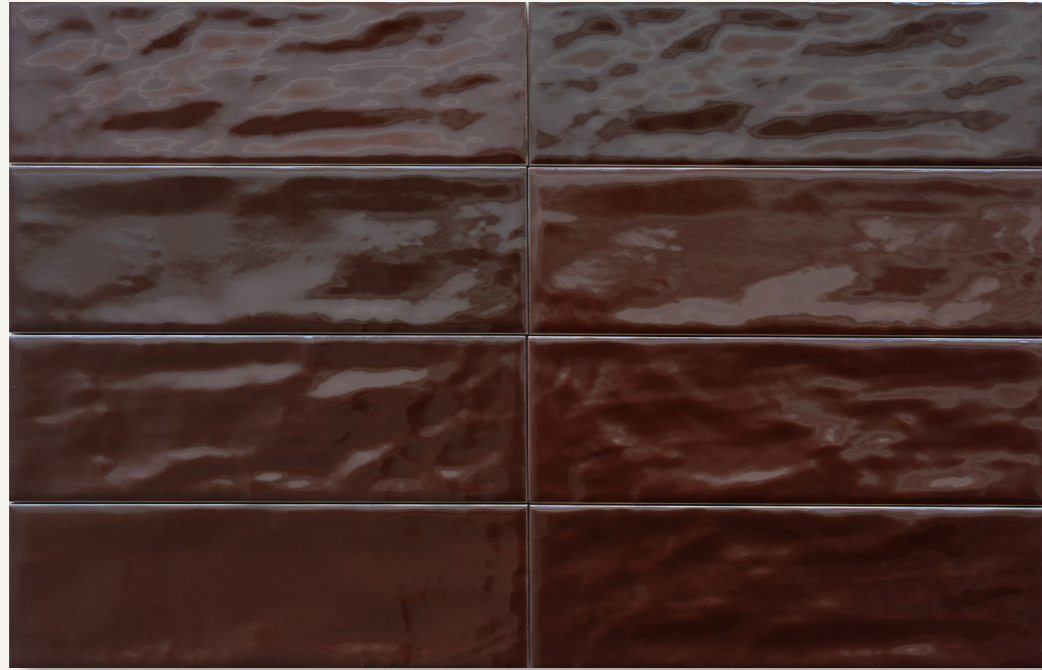

Nutella Gloss 6,5 x 20 cm / 2"x 8" M-170